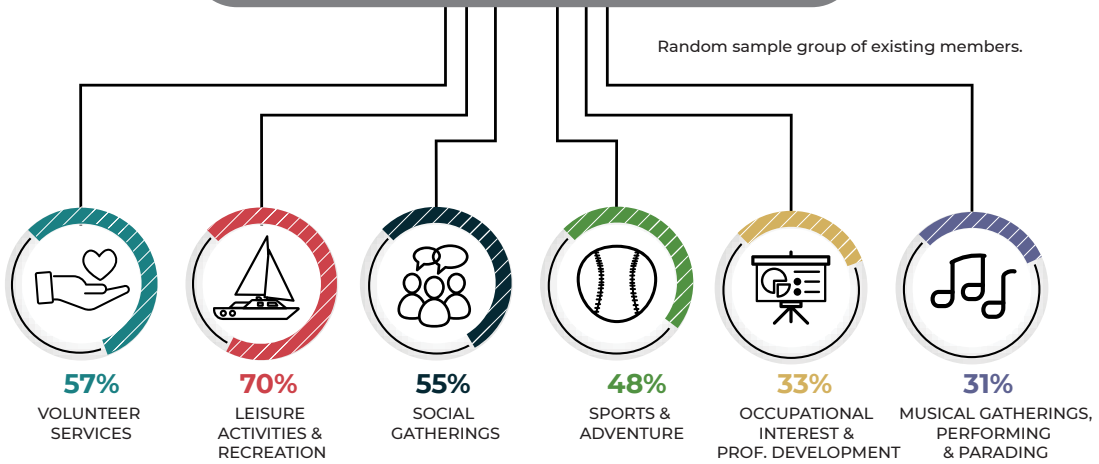

EPETITION PROSPECT INTERESTS

(TOTAL SAMPLE GROUP: 1400+ MASTER MASONS AS OF 4/4/2022)

BeAShrinerNow ePetitions = Self-identified Masters Masons who have submitted an official petition to join a Temple.

NOBILITY INTERESTS

(TOTAL SAMPLE GROUP: 4300+ NOBLES AS OF 4/4/2022)

Random sample group of existing members.

EPETITION INTEREST VS. NOBILITY INTEREST

ePetition
(Master Masons)
Average Age 48

Nobility
Average Age 64

SHRINERS
INTERNATIONAL