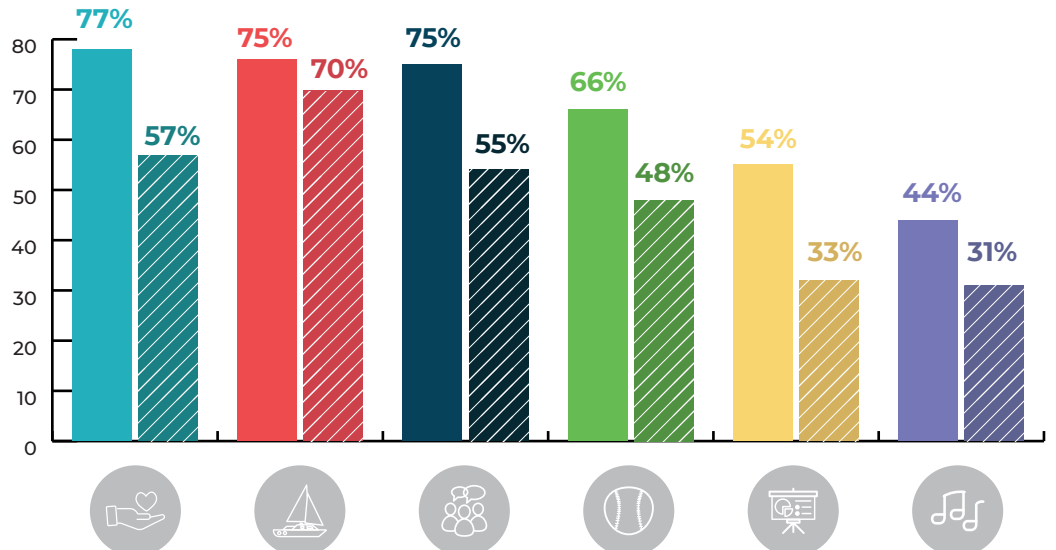

EPETITION PROSPECT INTERESTS

(TOTAL SAMPLE GROUP: 1400+ MASTER MASONS AS OF 4/4/2022)

BeAShrinerNow ePetitions = Self-identified Masters Masons who have submitted an official petition to join a Temple.

NOBILITY INTERESTS

(TOTAL SAMPLE GROUP: 4300+ NOBLES AS OF 4/4/2022)

Random sample group of existing members.

EPETITION INTEREST VS. NOBILITY INTEREST

ePetition
(Master Masons)
Average Age 48

Nobility
Average Age 64

SHRINERS
INTERNATIONAL