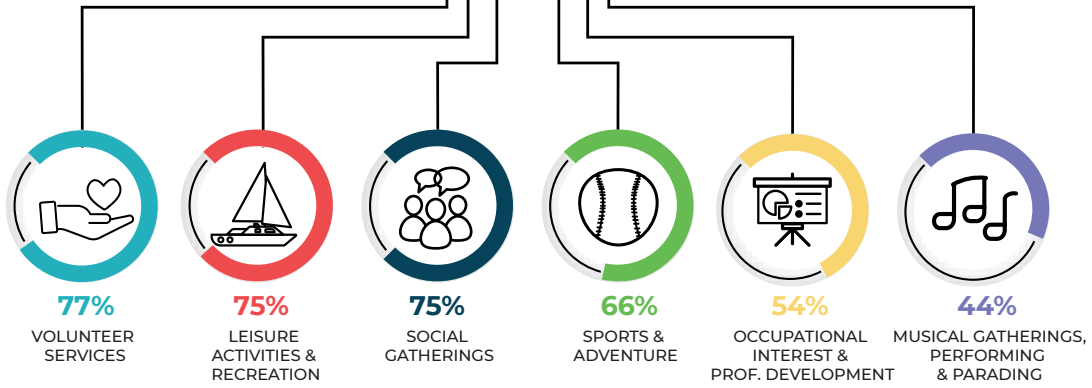

EPETITION PROSPECT INTERESTS

(TOTAL SAMPLE GROUP: 1400+ MASTER MASONS AS OF 4/4/2022)

BeAShrinerNow ePetitions = Self-identified Masters Masons who have submitted an official petition to join a Temple.

NOBILITY INTERESTS

(TOTAL SAMPLE GROUP: 4300+ NOBLES AS OF 4/4/2022)

Random sample group of existing members.

EPETITION INTEREST VS. NOBILITY INTEREST

ePetition
(Master Masons)
Average Age 48

Nobility
Average Age 64

SHRINERS
INTERNATIONAL